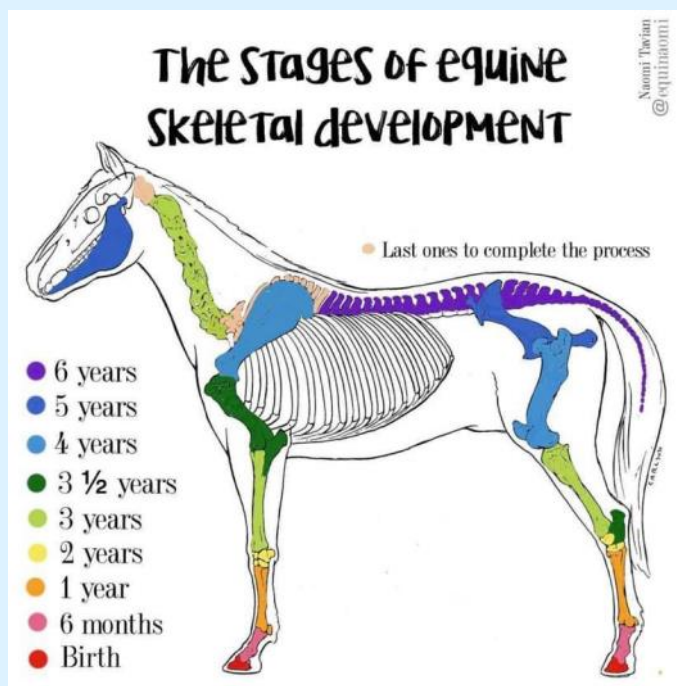

I also messaged received permission to share her articles with the PCHA

**General & Orthopedic
Equine Surgery**

**Hyperbaric Oxygen
Therapy**

William E Riddle, Jr VMD Ph. D.
410-658-4356
www.vet.utk.edu/vhms/centers

**Diagnostic Ultrasound
Video Endoscopy
Thermography
Digital Radiography
Shock Wave Therapy**